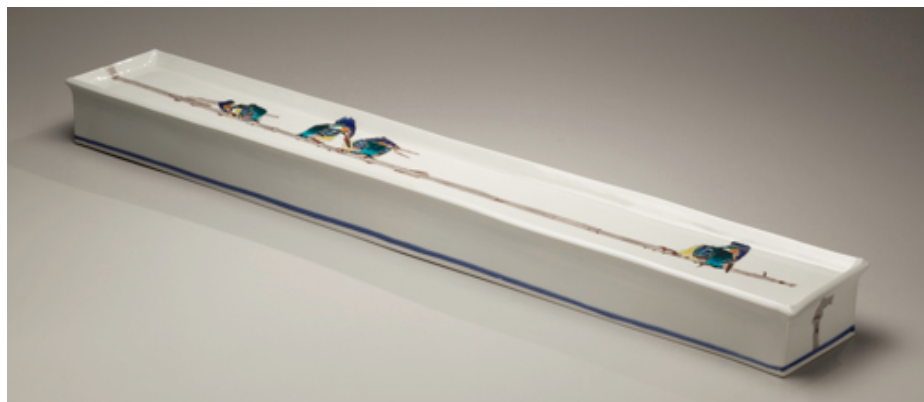

Born in Ishikawa Prefecture, where Japanese painted porcelain known as Kutani ware has flourished for many centuries, Takegoshi inherited the polychrome overglaze techniques from his father Takegoshi Taizan III (1919-1984), also a master in this tradition. Trained at university in traditional *nihonga* painting, Takegoshi Jun approaches his white hand-built porcelain vessels as three-dimensional canvases, artfully applying jewel-like glazes to depict various species of birds, flowers and plants in carefully painted, sometimes whimsical compositions. He has uniquely adapted and expanded upon the old Kutani traditional *go-sai* five-color palette of peacock blue, mustard yellow, eggplant purple, brick red, and emerald green. Through his painterly use of these rich, delicately graded polychrome enamels on visually flat, white porcelain, Takegoshi highlights the push and pull between surface and depth, adding to the contemporary sensibility of his vessels.

Monday – Friday 11 – 5:30 pm

Saturday by appointment

Artist's reception September 13th 6-8pm

About JOAN B MIRVISS LTD

Joan B. Mirviss has been a renowned expert in Japanese art, specializing in prints, paintings, screens and ceramics for more than thirty years. She is the leading Western dealer in the field of modern and contemporary Japanese ceramics, and from her New York gallery on Madison Avenue, JOAN B MIRVISS LTD exclusively represents many of the top Japanese clay artists. As a distinguished, widely published, and highly respected specialist in her field, Mirviss has advised and built collections for many museums, major private collectors, and corporations.